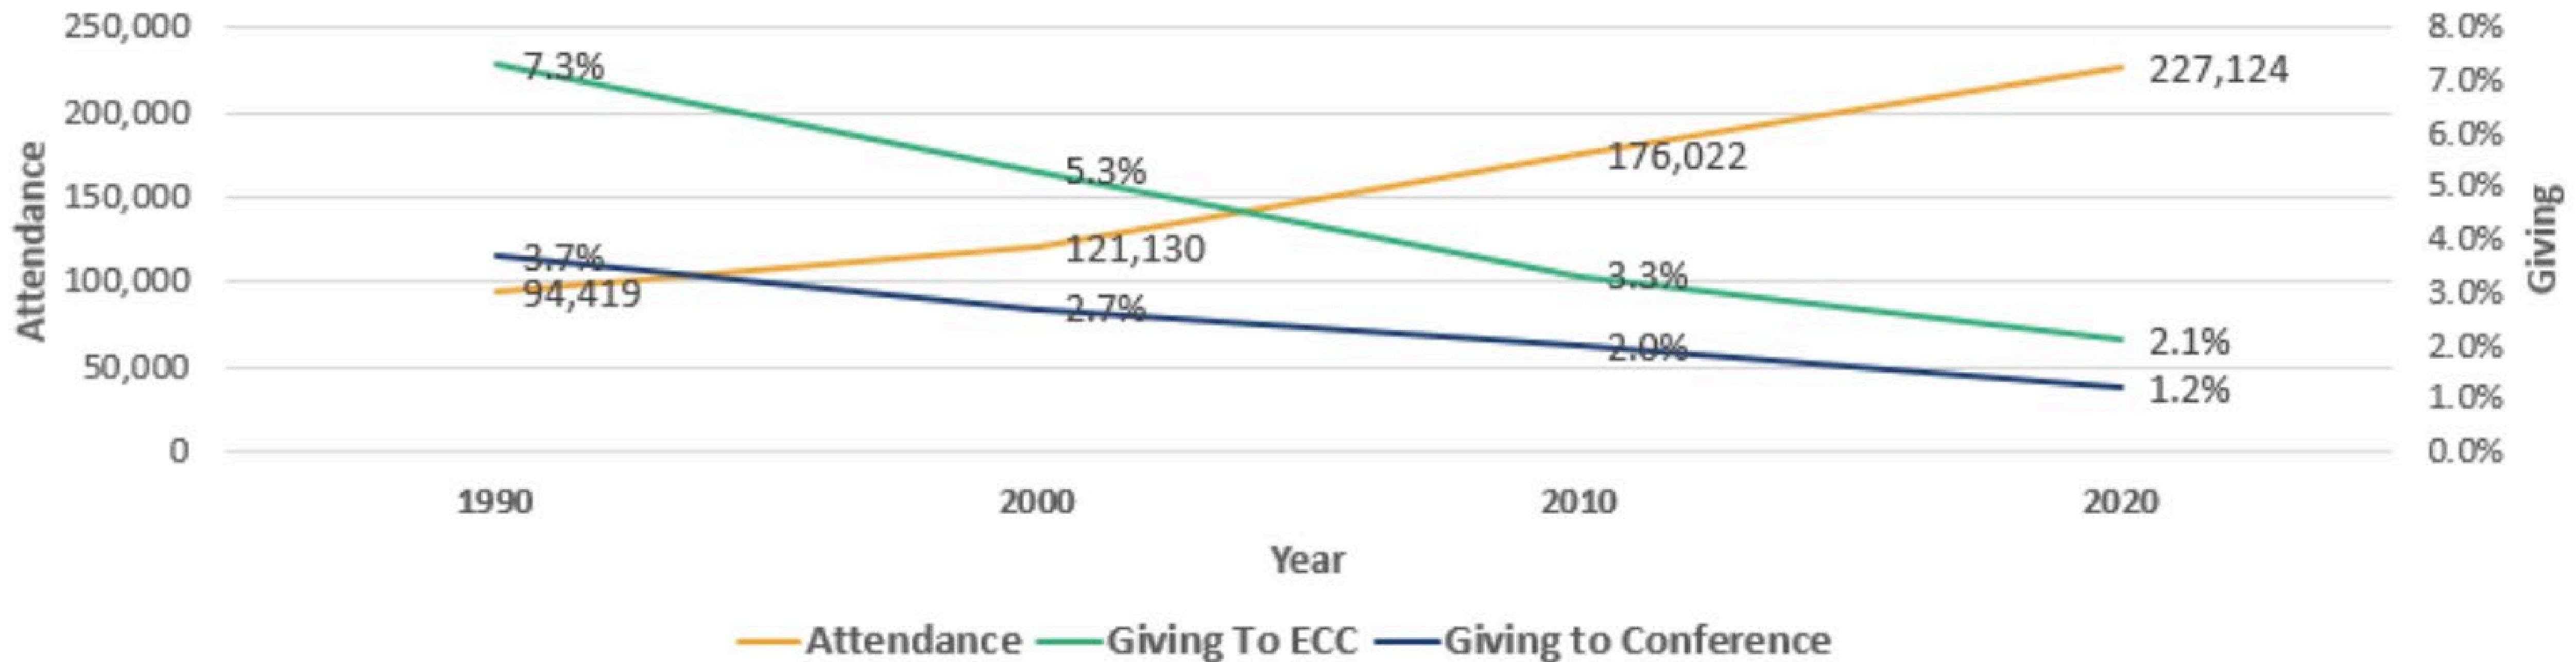

Church Attendance & Giving

Denomination & Conference 1990-2020

6
1/2%

3
1/2%