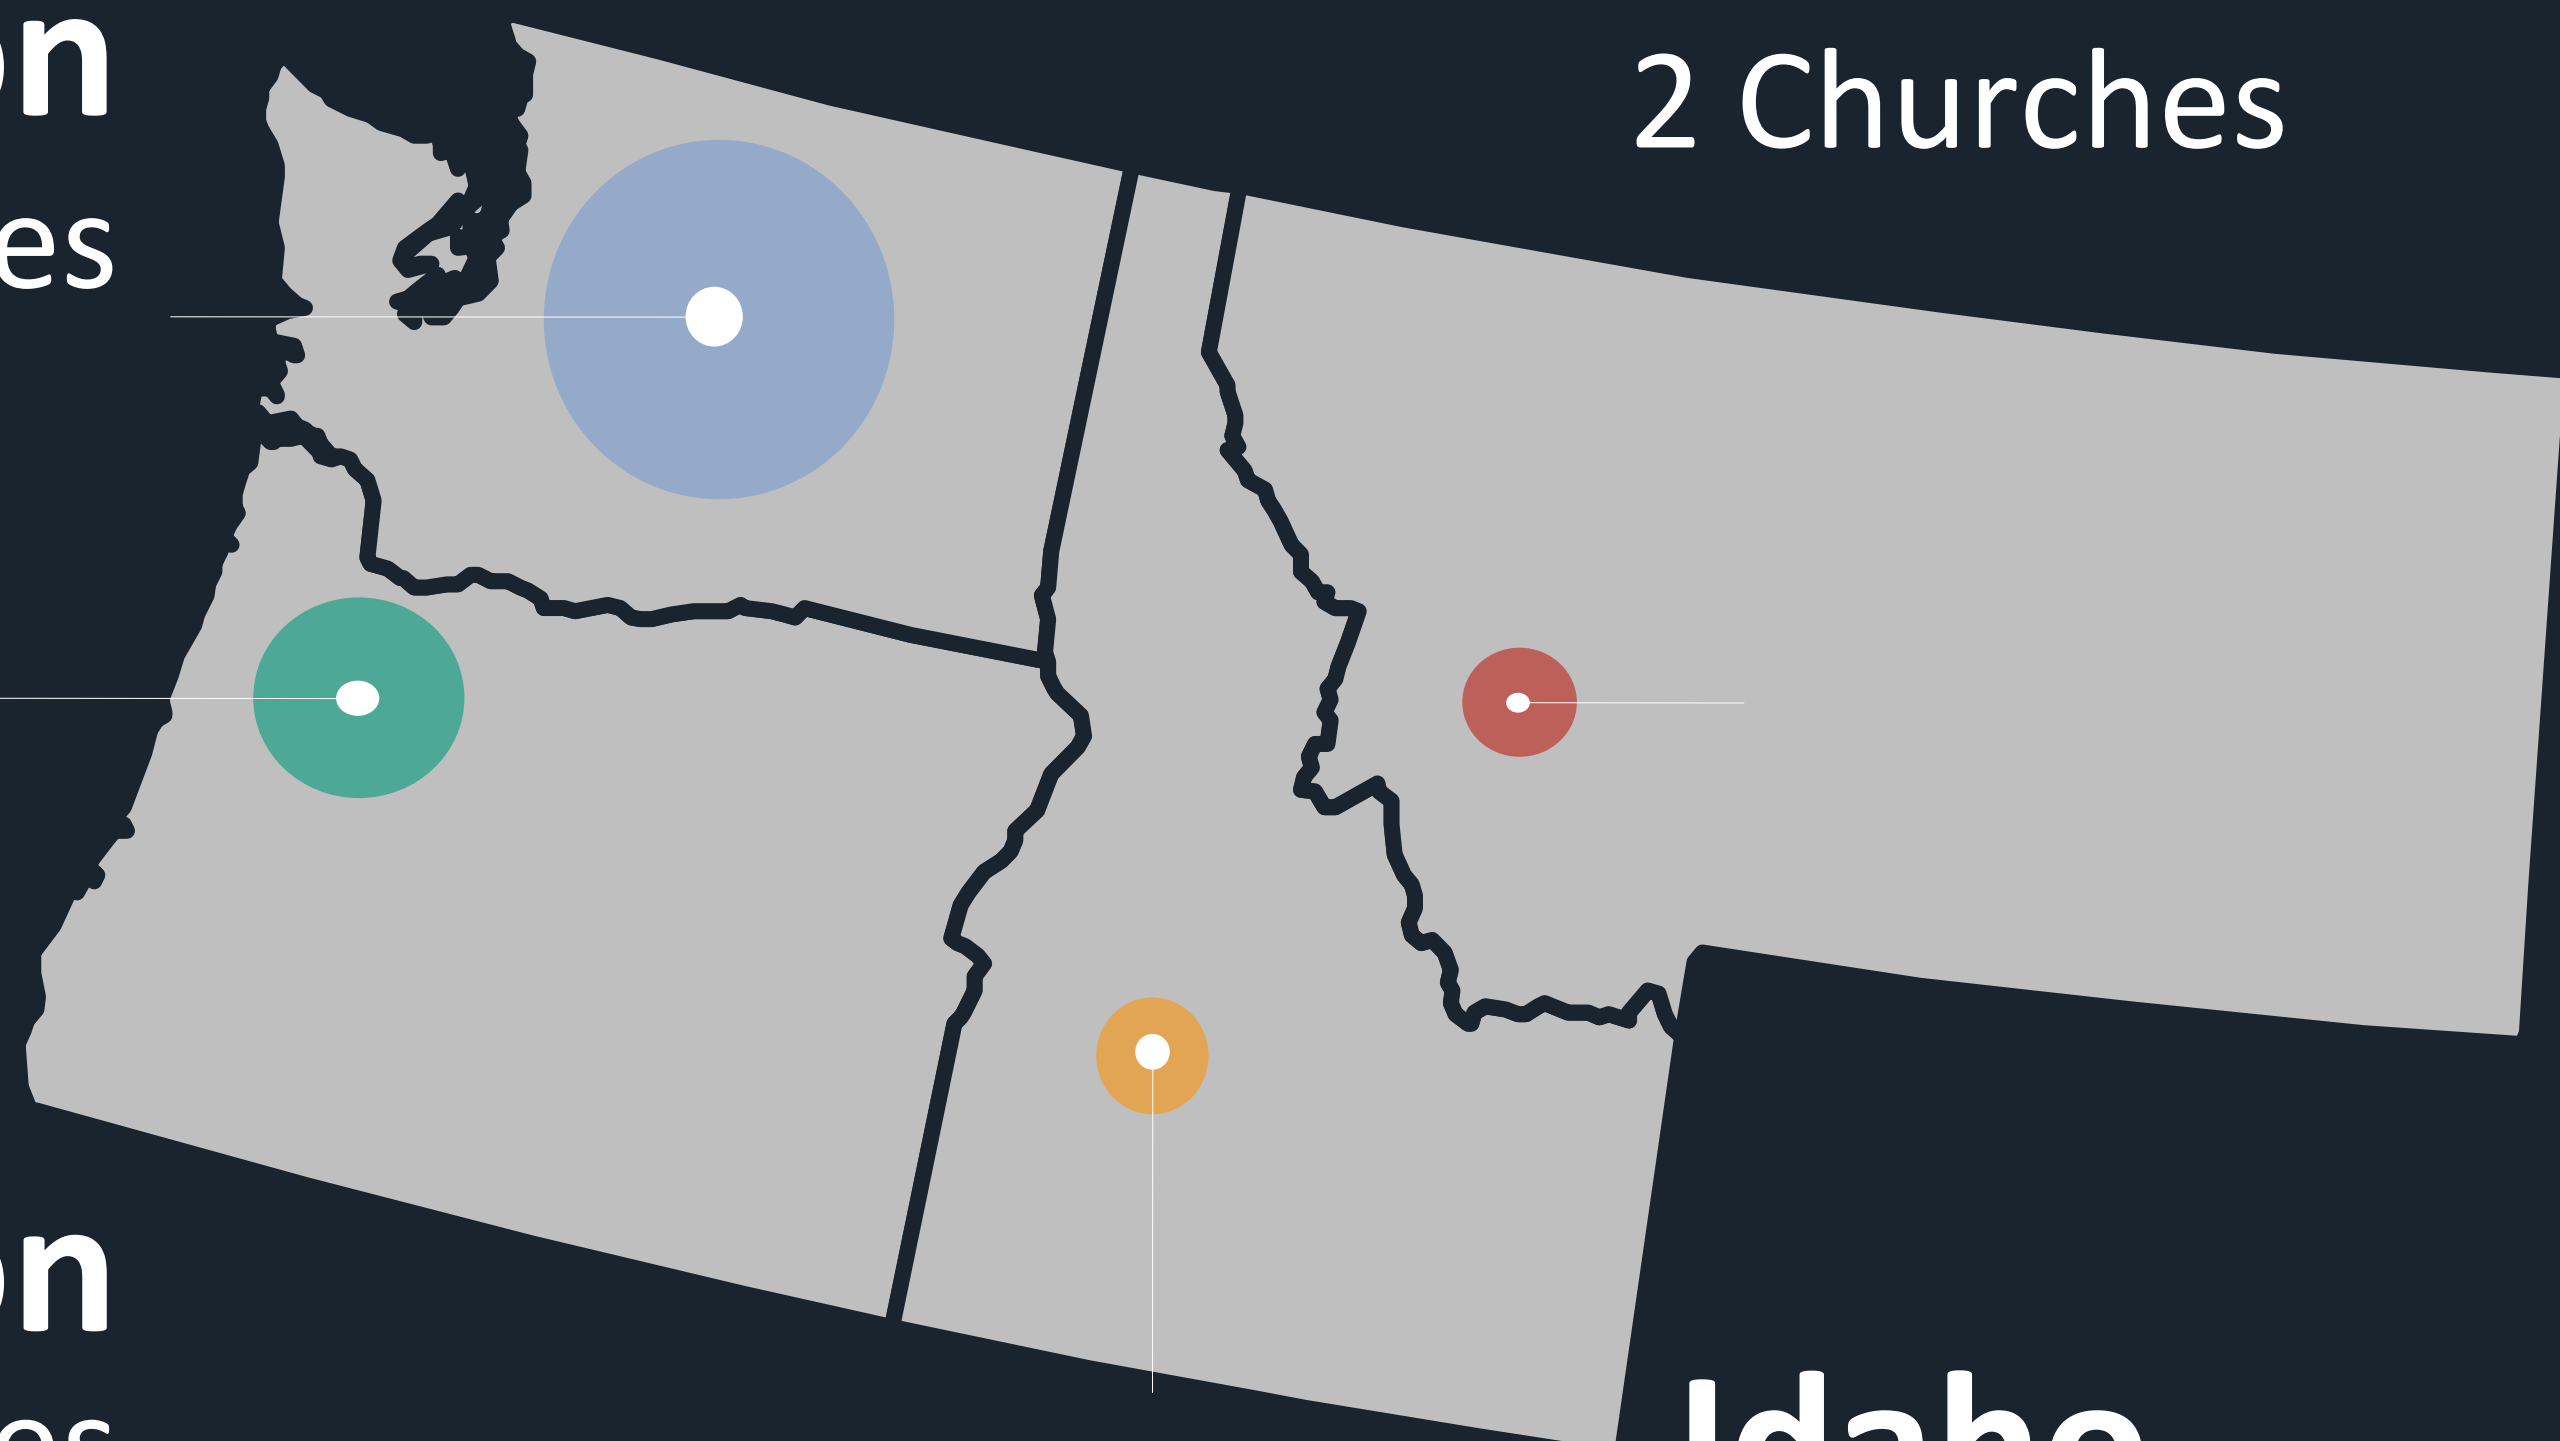

PACIFIC NORTHWEST
CONFERENCE

4

LANGUAGES

Korean, Spanish
Chinese, Nepali

31.0%

MULTI-ETHNIC

Washington

51 Churches

Oregon

17 Churches

Montana

2 Churches

Idaho

1 Church