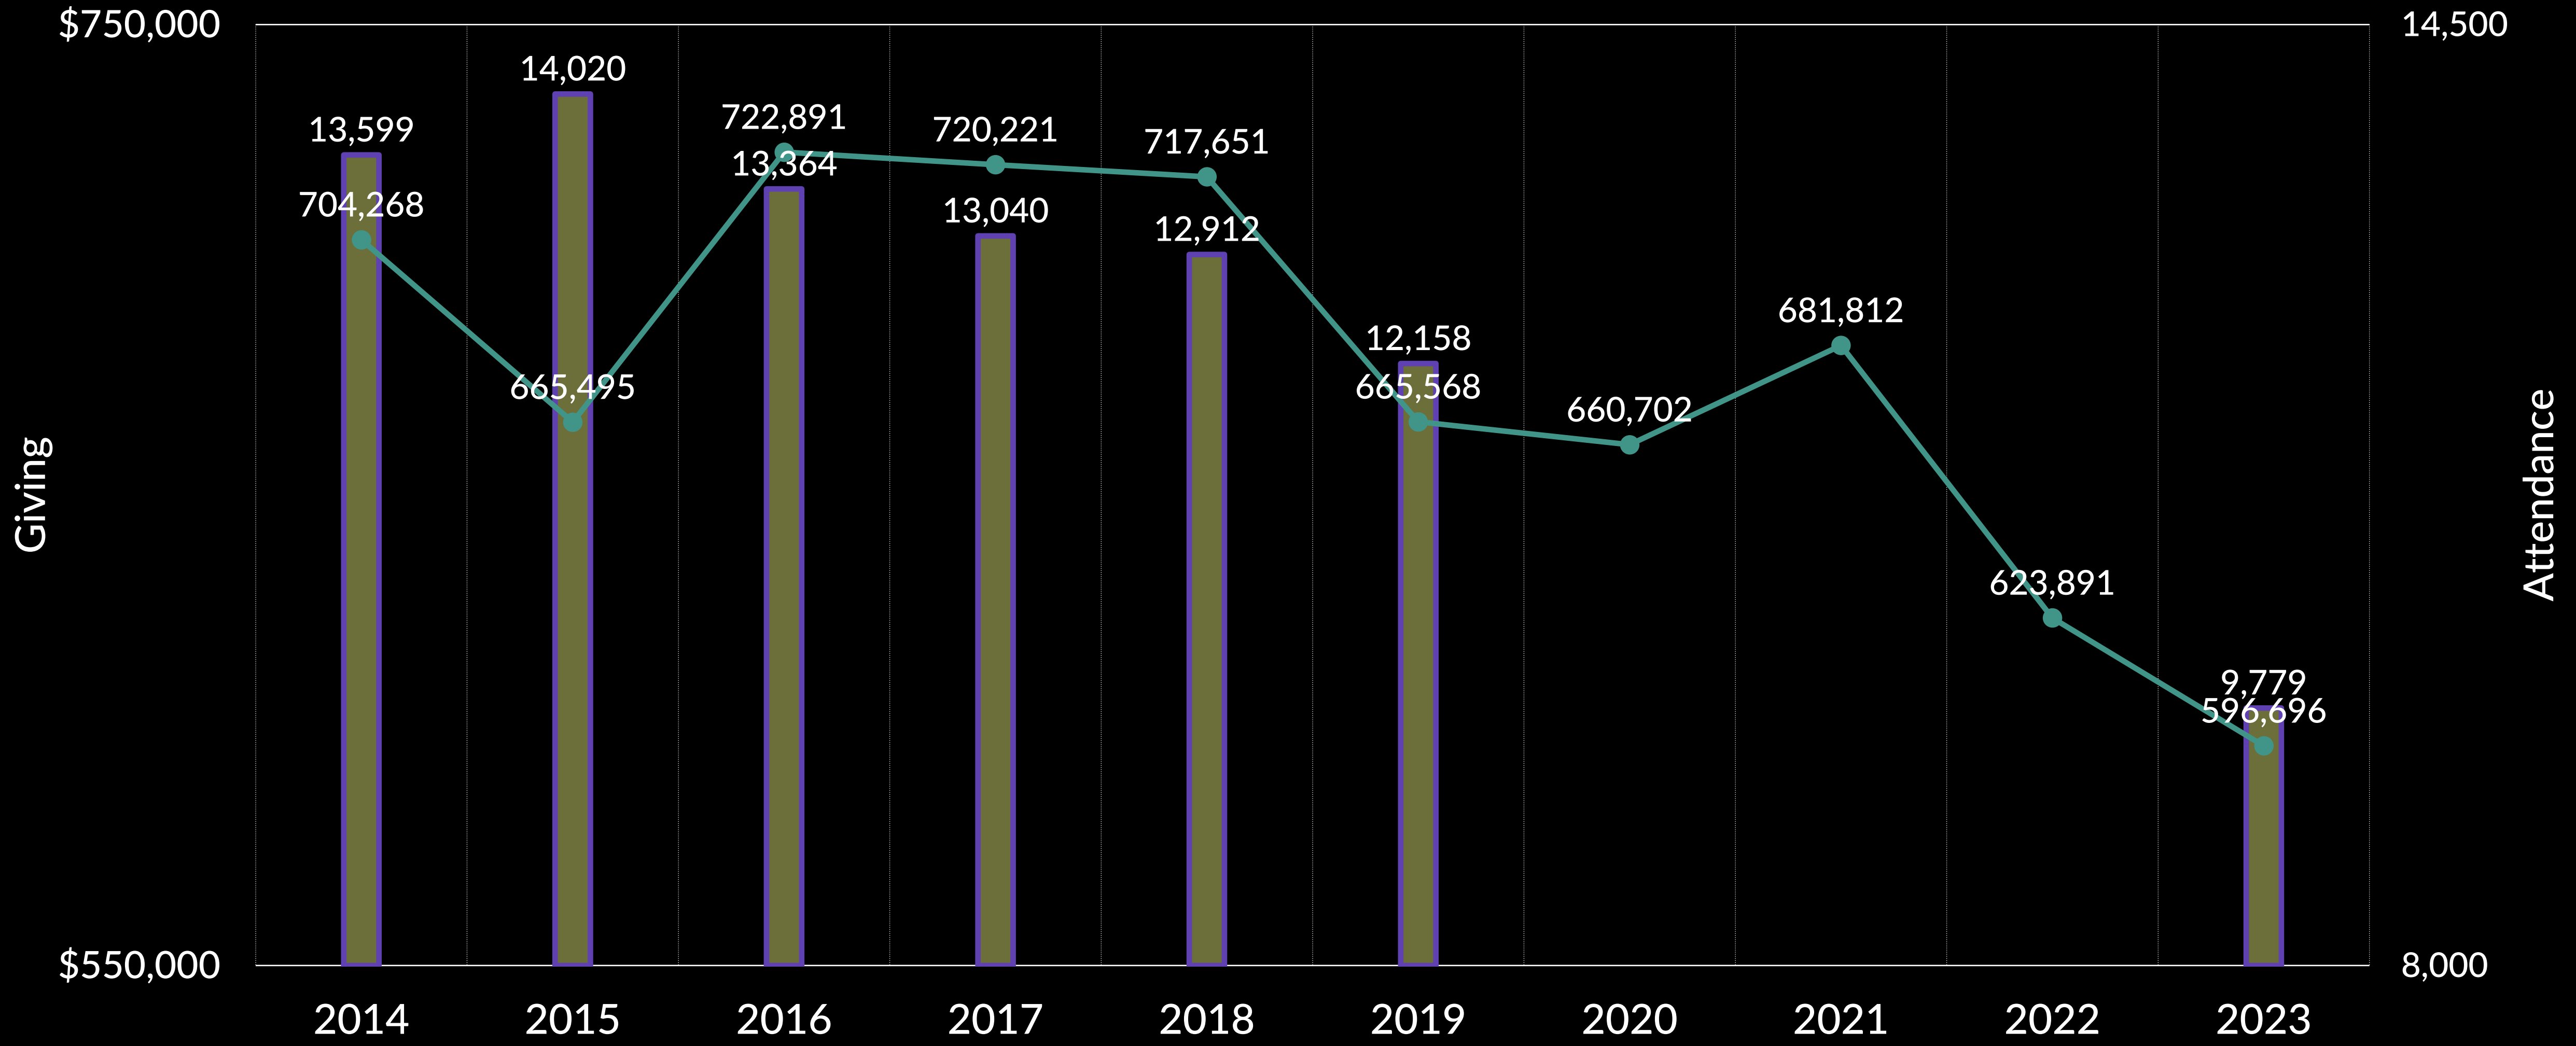

6
1/2%

3
1/2%

Conference Attendance & Giving

2014-2023

I LIFT MY EYES UP!

God Moved in Amazing Ways

PACIFIC NORTHWEST
CONFERENCE

4